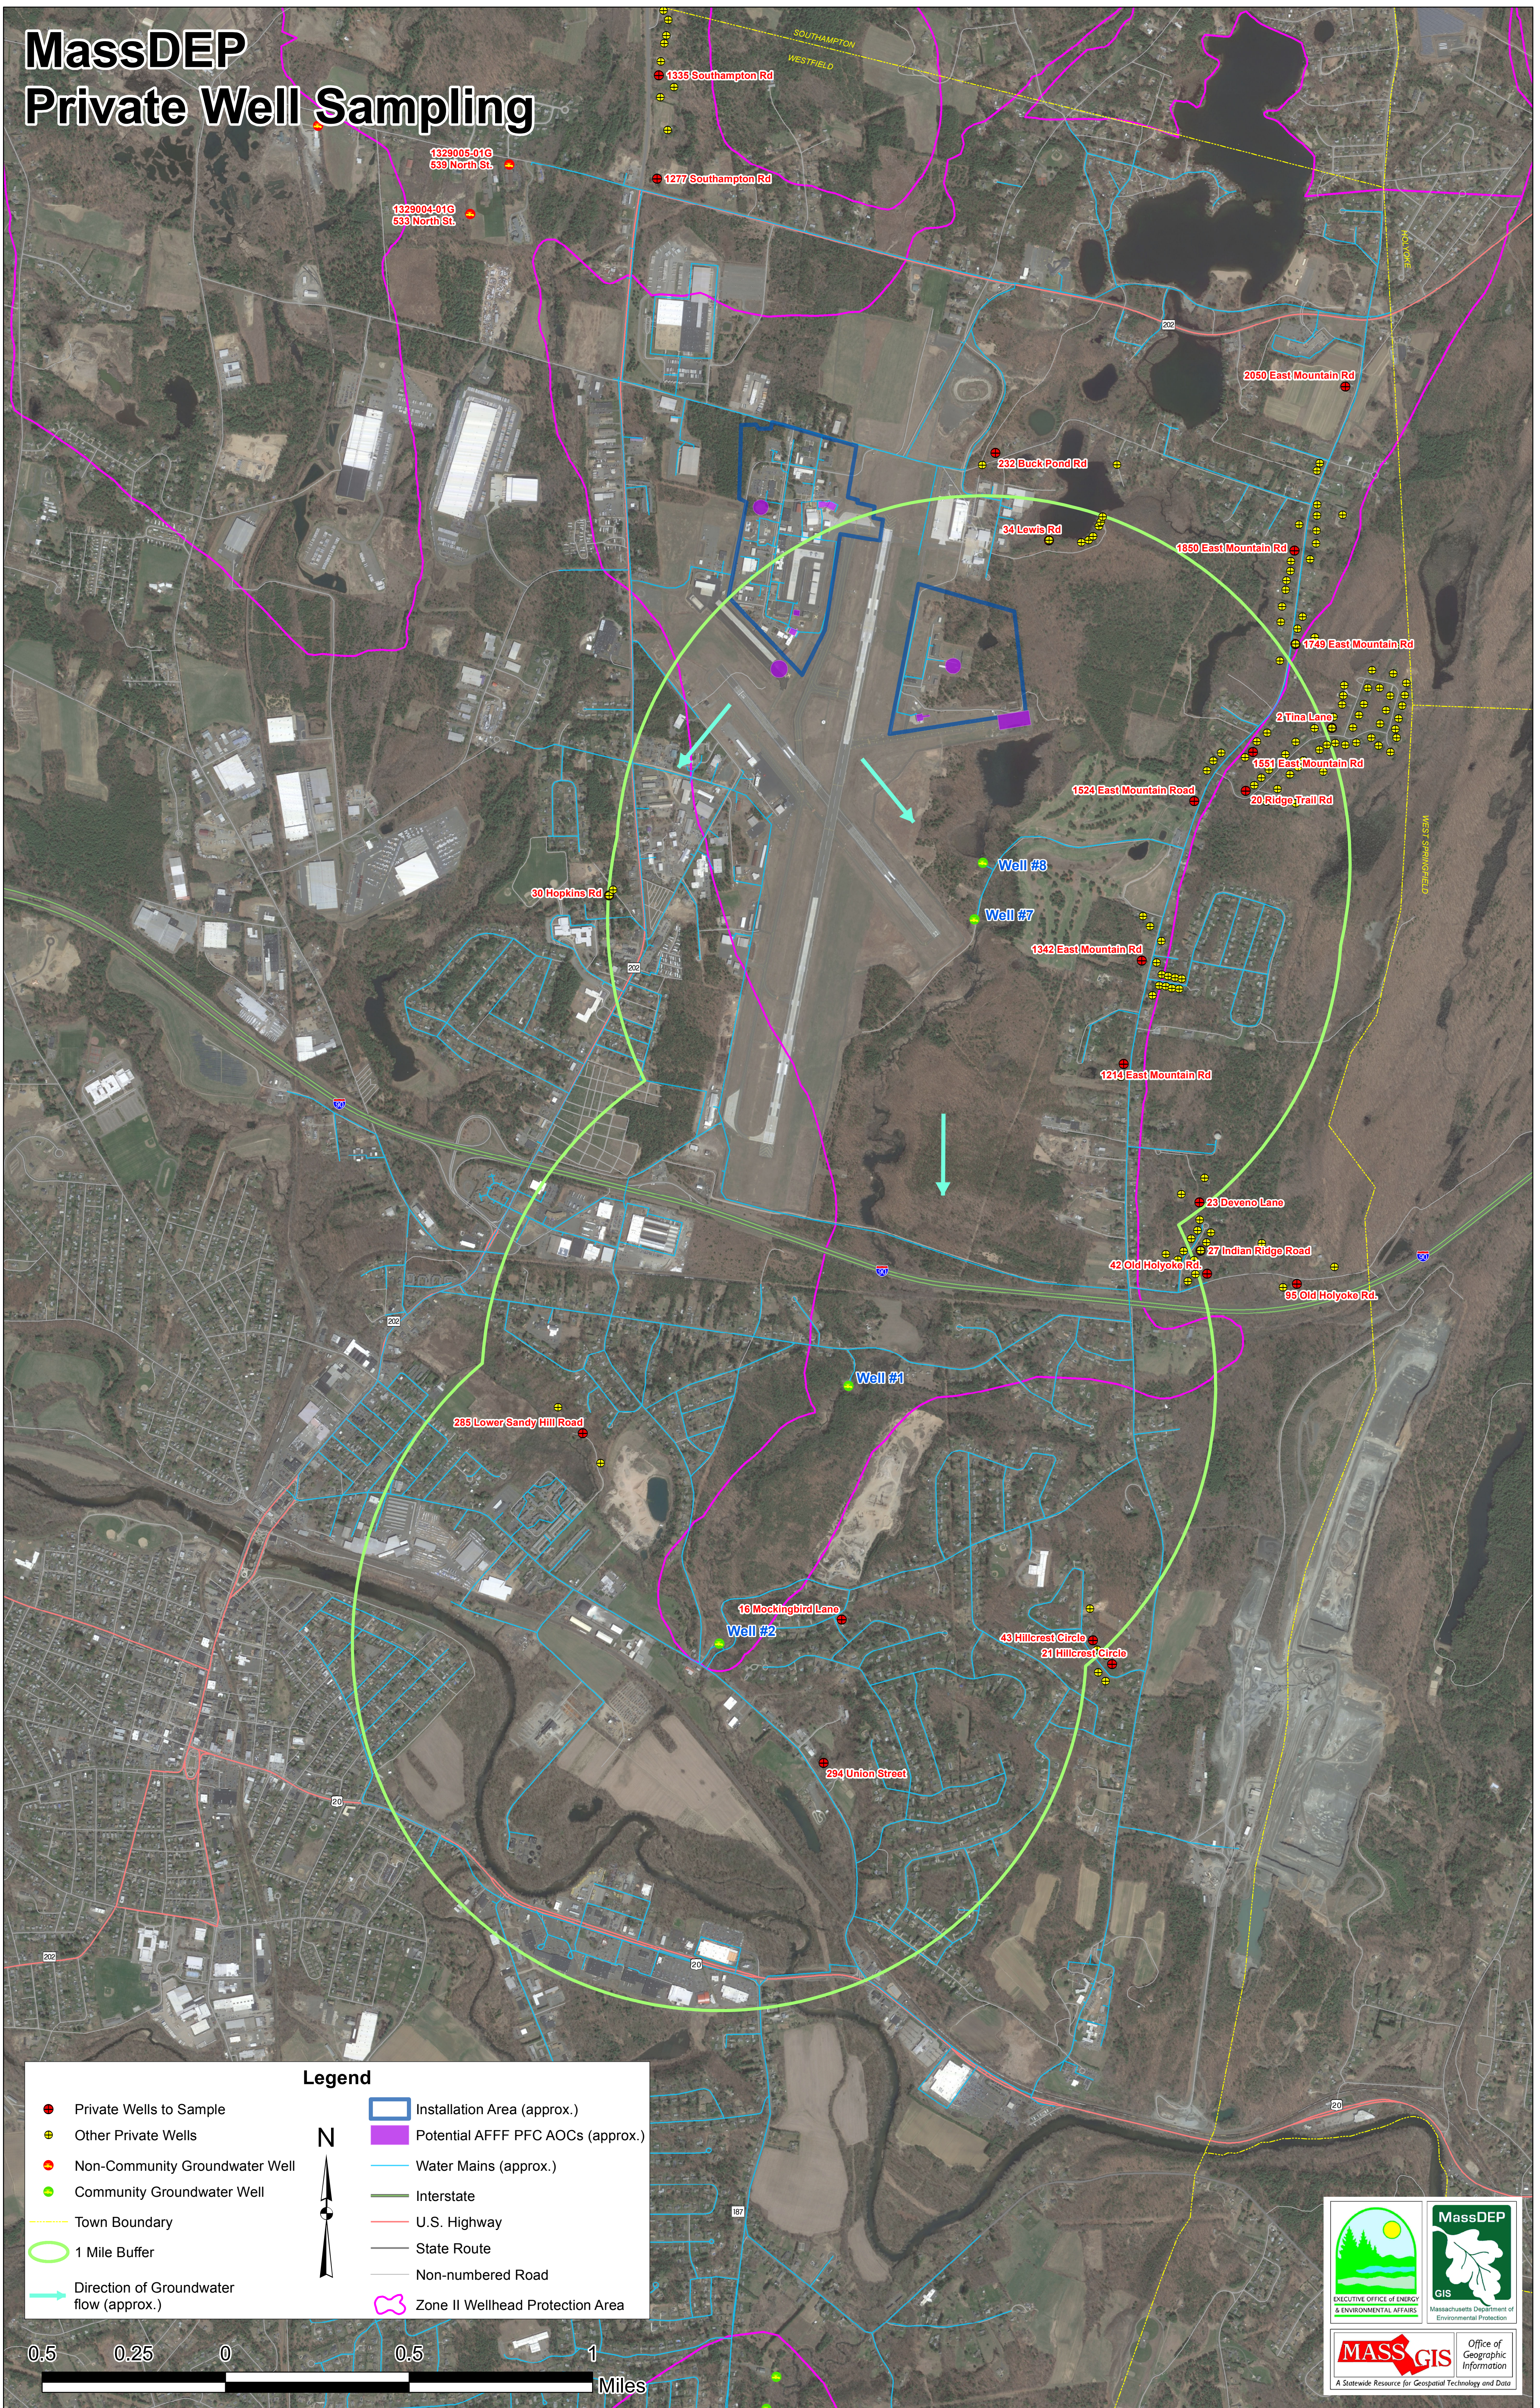

MassDEP Private Well Sampling

EXECUTIVE OFFICE OF ENERGY & ENVIRONMENTAL AFFAIRS
Massachusetts Department of Environmental Protection

MassDEP
GIS
Office of Geographic Information
A Statewide Resource for Geospatial Technology and Data